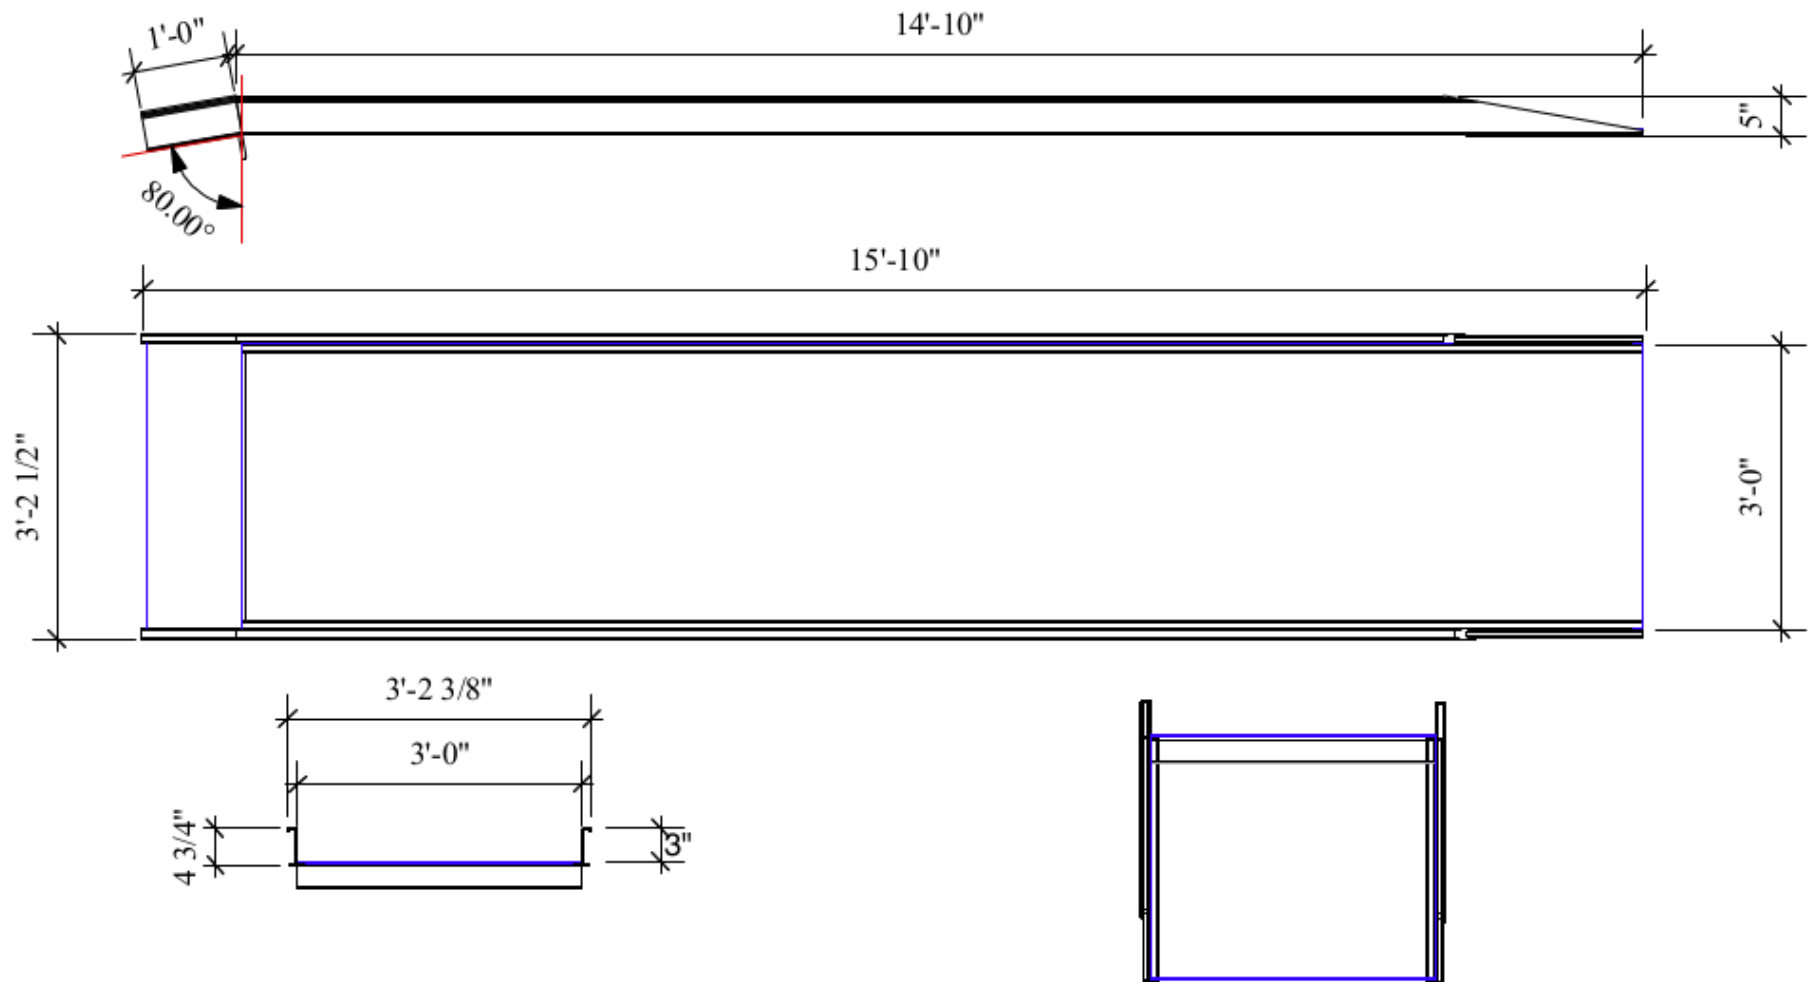

Stage Call™

SPECIALIZED TRANSPORTATION

Stage Call - Corporate
5248 S. Desert View Dr., Suite 102
Apache Junction, AZ 85120
Phone: (480) 813-2288